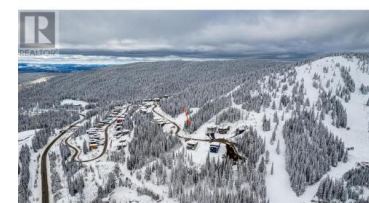

9981 Cathedral Drive Vernon British Columbia

Silver Star

\$438,000

Discover the ultimate mountain lifestyle with the exceptional ski-in/ski-out build lot located at Silverstar Ski Resort! Boasting breathtaking views of Silverstar Mountain and the stunning Monashee Mountains, this prime piece of real estate is ready for your dream home. Architectural plans for a stunning duplex designed by 925R Designs Inc. are already in place, making this an incredible opportunity to create your perfect retreat. This lot is foreign buyer exempt and GST has been paid, simplifying your purchase process. Silverstar Resort offers an array of year-round activities, from exhilarating alpine and nordic skiing in the winter to extensive mountain biking and hiking during the summer months, all set in the picturesque family-friendly environment. Don't miss your chance to secure one of the few remaining lots in this sought-after Ridge development. Come and experience the charm of Silverstar—your mountain paradise awaits! (id:6769)