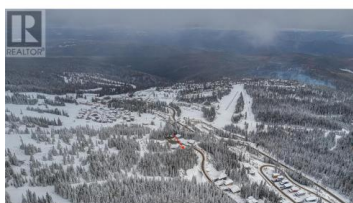

9981 Cathedral Drive Vernon British Columbia

Silver Star

\$438,000

Discover the ultimate mountain lifestyle with the exceptional ski-in/ski-out build lot located at Silverstar Ski Resort! Boasting breathtaking views of Silverstar Mountain and the stunning Monashee Mountains, this prime piece of real estate is ready for your dream home. Architectural plans for a stunning duplex designed by 925R Designs Inc. are already in place, making this an incredible opportunity to create your perfect retreat. This lot is foreign buyer exempt and GST has been paid, simplifying your purchase process. Silverstar Resort offers an array of year-round activities, from exhilarating alpine and nordic skiing in the winter to extensive mountain biking and hiking during the summer months, all set in the picturesque family-friendly environment. Don't miss your chance to secure one of the few remaining lots in this sought-after Ridge development. Come and experience the charm of Silverstar—your mountain paradise awaits! (id:6769)