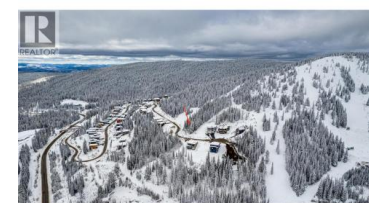

9981 Cathedral Drive Vernon British Columbia

Silver Star

\$399,000

Discover the ultimate mountain lifestyle with this exceptional ski-in/ski-out lot located at Silverstar Ski Resort! Boasting breathtaking views of Silverstar Mountain and the stunning Monashee Mountains, this prime piece of real estate is ready for your dream home. Architectural plans for a large duplex designed by 925R Designs Inc. are already in place, making this an incredible opportunity to create your perfect retreat. This lot is foreign buyer exempt and GST has been paid. Silverstar Resort offers an array of year-round activities, from exhilarating alpine and nordic skiing in the winter to extensive mountain biking and hiking during the summer months, all set in the picturesque family-friendly environment. Don't miss your chance to secure one of the last remaining lots in the sought-after Ridge development. Come and experience the charm of Silverstar—your mountain paradise awaits! (id:6769)