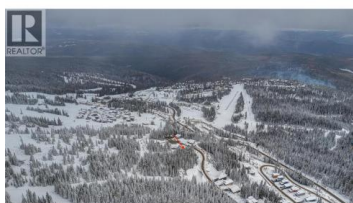

9981 Cathedral Drive Vernon British Columbia

Silver Star

\$399,000

Discover the ultimate mountain lifestyle with this exceptional ski-in/ski-out lot located at Silverstar Ski Resort! Boasting breathtaking views of Silverstar Mountain and the stunning Monashee Mountains, this prime piece of real estate is ready for your dream home. Architectural plans for a large duplex designed by 925R Designs Inc. are already in place, making this an incredible opportunity to create your perfect retreat. This lot is foreign buyer exempt and GST has been paid. Silverstar Resort offers an array of year-round activities, from exhilarating alpine and nordic skiing in the winter to extensive mountain biking and hiking during the summer months, all set in the picturesque family-friendly environment. Don't miss your chance to secure one of the last remaining lots in the sought-after Ridge development. Come and experience the charm of Silverstar—your mountain paradise awaits! (id:6769)