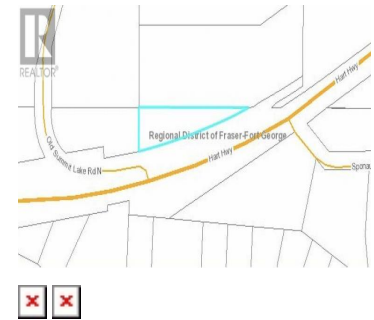

HART Highway Prince George British Columbia
\$65,000

2.55 Acres of land ready for building, located just past Salmon Valley on Highway 97 North. Brings your plans and enjoy making this property with highway access your own! (id:6769)