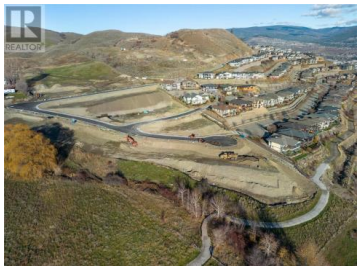

**Lot 1 Road Other Vernon British Columbia**  
 Bella Vista  
**\$395,000**

urtle Mountain provides incredible Okanagan Lake and valley views. Live within the amazing nature Vernon has to offer while being only steps away from local amenities and the city's core. Enjoy also the Grey Canal hiking trail and mesmerizing Bella Vista views, world famous beaches, award winning wineries and spectacular golf courses. They are only minutes away! Tassie Creek Estate has been created to help celebrate all that this region has to offer. A stunning 5 acre park with all its beauty compliments the estate's area and outdoor living. Build your dream home the way you want with the builder you desire. Choose a customized layout. The possibilities of this property are endless. (id:6769)