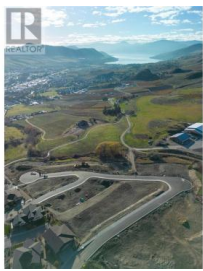

**Lot 1 Road Other Vernon British Columbia**  
 Bella Vista  
**\$395,000**

urtle Mountain provides incredible Okanagan Lake and valley views. Live within the amazing nature Vernon has to offer while being only steps away from local amenities and the city's core. Enjoy also the Grey Canal hiking trail and mesmerizing Bella Vista views, world famous beaches, award winning wineries and spectacular golf courses. They are only minutes away! Tassie Creek Estate has been created to help celebrate all that this region has to offer. A stunning 5 acre park with all its beauty compliments the estate's area and outdoor living. Build your dream home the way you want with the builder you desire. Choose a customized layout. The possibilities of this property are endless. (id:6769)