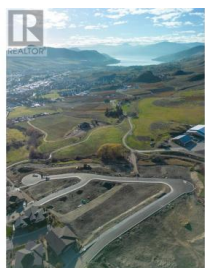

Lot 1 Road Other Vernon British Columbia

Bella Vista

\$395,000

Turtle Mountain offers breathtaking views of Okanagan Lake and the valley, providing the perfect balance of nature and convenience. Immerse yourself in the natural beauty of Vernon while being just steps away from local amenities and the heart of the city. Nearby, you'll find the Grey Canal hiking trail, stunning Bella Vista vistas, world-renowned beaches, award-winning wineries, and exceptional golf courses—all just minutes from your doorstep. Tassie Creek Estates has been thoughtfully designed to showcase the very best of this region. The expansive 5-acre parkland, with its natural beauty, perfectly complements the estate's outdoor living spaces. Here, you can create the home of your dreams with the builder of your choice and a personalized layout. The possibilities are endless. Additionally, Tassie Creek Estates offers convenient onsite earthworks, including topsoil, gravel, and fill, all available at a fraction of the typical cost—making your dream home project even more affordable and accessible. Reach out for more info today. (id:6769)