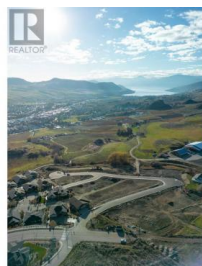

Lot 1 Road Other Vernon British Columbia

Bella Vista

\$395,000

Turtle Mountain offers breathtaking views of Okanagan Lake and the valley, providing the perfect balance of nature and convenience. Immerse yourself in the natural beauty of Vernon while being just steps away from local amenities and the heart of the city. Nearby, you'll find the Grey Canal hiking trail, stunning Bella Vista vistas, world-renowned beaches, award-winning wineries, and exceptional golf courses—all just minutes from your doorstep. Tassie Creek Estates has been thoughtfully designed to showcase the very best of this region. The expansive 5-acre parkland, with its natural beauty, perfectly complements the estate's outdoor living spaces. Here, you can create the home of your dreams with the builder of your choice and a personalized layout. The possibilities are endless. Additionally, Tassie Creek Estates offers convenient onsite earthworks, including topsoil, gravel, and fill, all available at a fraction of the typical cost—making your dream home project even more affordable and accessible. Reach out for more info today. (id:6769)