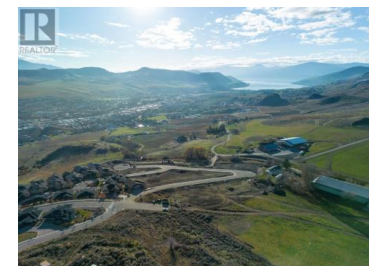

Lot 1 Road Other Vernon British Columbia

Bella Vista

\$395,000

Turtle Mountain offers breathtaking views of Okanagan Lake and the valley, providing the perfect balance of nature and convenience. Immerse yourself in the natural beauty of Vernon while being just steps away from local amenities and the heart of the city. Nearby, you'll find the Grey Canal hiking trail, stunning Bella Vista vistas, world-renowned beaches, award-winning wineries, and exceptional golf courses—all just minutes from your doorstep. Tassie Creek Estates has been thoughtfully designed to showcase the very best of this region. The expansive 5-acre parkland, with its natural beauty, perfectly complements the estate's outdoor living spaces. Here, you can create the home of your dreams with the builder of your choice and a personalized layout. The possibilities are endless. Additionally, Tassie Creek Estates offers convenient onsite earthworks, including topsoil, gravel, and fill, all available at a fraction of the typical cost—making your dream home project even more affordable and accessible. Reach out for more info today. (id:6769)