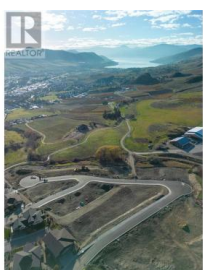

Lot 10 Road Vernon British Columbia

Bella Vista

\$395,000

Turtle Mountain provides incredible Okanagan Lake and valley views. Live within the amazing nature Vernon has to offer while being only steps away from local amenities and the city's core. Enjoy also the Grey Canal hiking trail and mesmerizing Bella Vista views, world famous beaches, award winning wineries and spectacular golf courses. They are only minutes away! Tassie Creek Estate has been created to help celebrate all that this region has to offer. A stunning 5 acre park with all its beauty compliments the estate's area and outdoor living. Build your dream home the way you want with the builder you desire. Choose a customized layout. The possibilities of this property are endless. (id:6769)