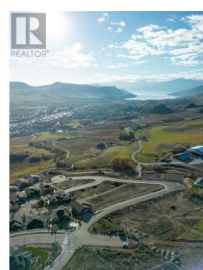

Lot 10 Road Vernon British Columbia

Bella Vista

\$395,000

Turtle Mountain provides incredible Okanagan Lake and valley views. Live within the amazing nature Vernon has to offer while being only steps away from local amenities and the city's core. Enjoy also the Grey Canal hiking trail and mesmerizing Bella Vista views, world famous beaches, award winning wineries and spectacular golf courses. They are only minutes away! Tassie Creek Estate has been created to help celebrate all that this region has to offer. A stunning 5 acre park with all its beauty compliments the estate's area and outdoor living. Build your dream home the way you want with the builder you desire. Choose a customized layout. The possibilities of this property are endless. (id:6769)