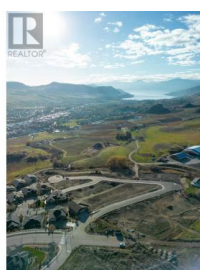

Lot 10 Road Vernon British Columbia

Bella Vista

\$395,000

Turtle Mountain offers breathtaking views of Okanagan Lake and the valley, providing the perfect balance of nature and convenience. Immerse yourself in the natural beauty of Vernon while being just steps away from local amenities and the heart of the city. Nearby, you'll find the Grey Canal hiking trail, stunning Bella Vista vistas, world-renowned beaches, award-winning wineries, and exceptional golf courses—all just minutes from your doorstep. Tassie Creek Estates has been thoughtfully designed to showcase the very best of this region. The expansive 5-acre parkland, with its natural beauty, perfectly complements the estate's outdoor living spaces. Here, you can create the home of your dreams with the builder of your choice and a personalized layout. The possibilities are endless. Additionally, Tassie Creek Estates offers convenient onsite earthworks, including topsoil, gravel, and fill, all available at a fraction of the typical cost—making your dream home project even more affordable and accessible. Reach out for more info today. (id:6769)