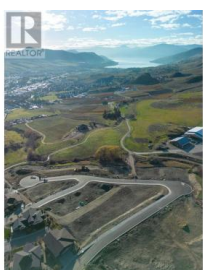

Lot 10 Road Vernon British Columbia

Bella Vista

\$395,000

Turtle Mountain offers breathtaking views of Okanagan Lake and the valley, providing the perfect balance of nature and convenience. Immerse yourself in the natural beauty of Vernon while being just steps away from local amenities and the heart of the city. Nearby, you'll find the Grey Canal hiking trail, stunning Bella Vista vistas, world-renowned beaches, award-winning wineries, and exceptional golf courses—all just minutes from your doorstep. Tassie Creek Estates has been thoughtfully designed to showcase the very best of this region. The expansive 5-acre parkland, with its natural beauty, perfectly complements the estate's outdoor living spaces. Here, you can create the home of your dreams with the builder of your choice and a personalized layout. The possibilities are endless. Additionally, Tassie Creek Estates offers convenient onsite earthworks, including topsoil, gravel, and fill, all available at a fraction of the typical cost—making your dream home project even more affordable and accessible. Reach out for more info today. (id:6769)