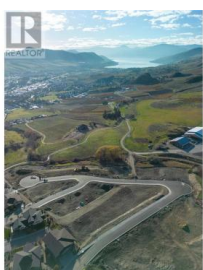

Lot 11 Road Vernon British Columbia

Bella Vista

\$395,000

Turtle Mountain provides incredible Okanagan Lake and valley views. Live within the amazing nature Vernon has to offer while being only steps away from local amenities and the city's core. Enjoy also the Grey Canal hiking trail and mesmerizing Bella Vista views, world famous beaches, award winning wineries and spectacular golf courses. They are only minutes away! Tassie Creek Estate has been created to help celebrate all that this region has to offer. A stunning 5 acre park with all its beauty compliments the estate's area and outdoor living. Build your dream home the way you want with the builder you desire. Choose a customized layout. The possibilities of this property are endless. (id:6769)