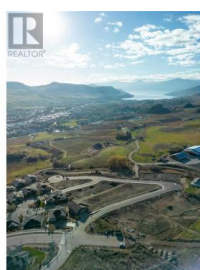

Lot 11 Road Vernon British Columbia

Bella Vista

\$395,000

Turtle Mountain provides incredible Okanagan Lake and valley views. Live within the amazing nature Vernon has to offer while being only steps away from local amenities and the city's core. Enjoy also the Grey Canal hiking trail and mesmerizing Bella Vista views, world famous beaches, award winning wineries and spectacular golf courses. They are only minutes away! Tassie Creek Estate has been created to help celebrate all that this region has to offer. A stunning 5 acre park with all its beauty compliments the estate's area and outdoor living. Build your dream home the way you want with the builder you desire. Choose a customized layout. The possibilities of this property are endless. (id:6769)