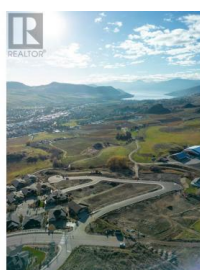

Lot 11 Road Vernon British Columbia

Bella Vista

\$395,000

Turtle Mountain offers breathtaking views of Okanagan Lake and the valley, providing the perfect balance of nature and convenience. Immerse yourself in the natural beauty of Vernon while being just steps away from local amenities and the heart of the city. Nearby, you'll find the Grey Canal hiking trail, stunning Bella Vista vistas, world-renowned beaches, award-winning wineries, and exceptional golf courses—all just minutes from your doorstep. Tassie Creek Estates has been thoughtfully designed to showcase the very best of this region. The expansive 5-acre parkland, with its natural beauty, perfectly complements the estate's outdoor living spaces. Here, you can create the home of your dreams with the builder of your choice and a personalized layout. The possibilities are endless. Additionally, Tassie Creek Estates offers convenient onsite earthworks, including topsoil, gravel, and fill, all available at a fraction of the typical cost—making your dream home project even more affordable and accessible. Reach out for more info today. (id:6769)