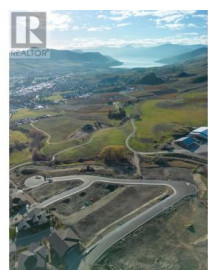

Lot 11 Road Vernon British Columbia

Bella Vista

\$395,000

Turtle Mountain offers breathtaking views of Okanagan Lake and the valley, providing the perfect balance of nature and convenience. Immerse yourself in the natural beauty of Vernon while being just steps away from local amenities and the heart of the city. Nearby, you'll find the Grey Canal hiking trail, stunning Bella Vista vistas, world-renowned beaches, award-winning wineries, and exceptional golf courses—all just minutes from your doorstep. Tassie Creek Estates has been thoughtfully designed to showcase the very best of this region. The expansive 5-acre parkland, with its natural beauty, perfectly complements the estate's outdoor living spaces. Here, you can create the home of your dreams with the builder of your choice and a personalized layout. The possibilities are endless. Additionally, Tassie Creek Estates offers convenient onsite earthworks, including topsoil, gravel, and fill, all available at a fraction of the typical cost—making your dream home project even more affordable and accessible. Reach out for more info today. (id:6769)