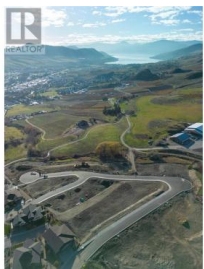

Lot 12 Road Vernon British Columbia

Bella Vista

\$395,000

Turtle Mountain provides incredible Okanagan Lake and valley views. Live within the amazing nature Vernon has to offer while being only steps away from local amenities and the city's core. Enjoy also the Grey Canal hiking trail and mesmerizing Bella Vista views, world famous beaches, award winning wineries and spectacular golf courses. They are only minutes away! Tassie Creek Estate has been created to help celebrate all that this region has to offer. A stunning 5 acre park with all its beauty compliments the estate's area and outdoor living. Build your dream home the way you want with the builder you desire. Choose a customized layout. The possibilities of this property are endless. (id:6769)