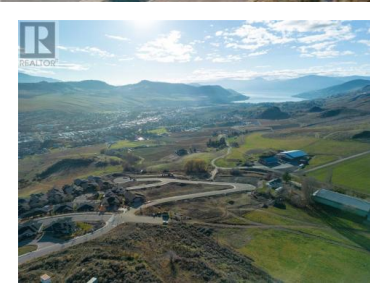

Lot 12 Road Vernon British Columbia

Bella Vista

\$395,000

Turtle Mountain provides incredible Okanagan Lake and valley views. Live within the amazing nature Vernon has to offer while being only steps away from local amenities and the city's core. Enjoy also the Grey Canal hiking trail and mesmerizing Bella Vista views, world famous beaches, award winning wineries and spectacular golf courses. They are only minutes away! Tassie Creek Estate has been created to help celebrate all that this region has to offer. A stunning 5 acre park with all its beauty compliments the estate's area and outdoor living. Build your dream home the way you want with the builder you desire. Choose a customized layout. The possibilities of this property are endless. (id:6769)