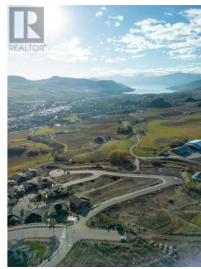

Lot 12 Road Vernon British Columbia

Bella Vista

\$395,000

Turtle Mountain provides incredible Okanagan Lake and valley views. Live within the amazing nature Vernon has to offer while being only steps away from local amenities and the city's core. Enjoy also the Grey Canal hiking trail and mesmerizing Bella Vista views, world famous beaches, award winning wineries and spectacular golf courses. They are only minutes away! Tassie Creek Estate has been created to help celebrate all that this region has to offer. A stunning 5 acre park with all its beauty compliments the estate's area and outdoor living. Build your dream home the way you want with the builder you desire. Choose a customized layout. The possibilities of this property are endless. (id:6769)