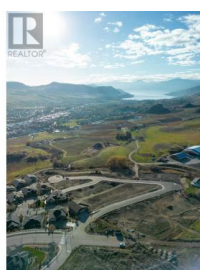

Lot 12 Road Vernon British Columbia

Bella Vista

\$395,000

Turtle Mountain offers breathtaking views of Okanagan Lake and the valley, providing the perfect balance of nature and convenience. Immerse yourself in the natural beauty of Vernon while being just steps away from local amenities and the heart of the city. Nearby, you'll find the Grey Canal hiking trail, stunning Bella Vista vistas, world-renowned beaches, award-winning wineries, and exceptional golf courses—all just minutes from your doorstep. Tassie Creek Estates has been thoughtfully designed to showcase the very best of this region. The expansive 5-acre parkland, with its natural beauty, perfectly complements the estate's outdoor living spaces. Here, you can create the home of your dreams with the builder of your choice and a personalized layout. The possibilities are endless. Additionally, Tassie Creek Estates offers convenient onsite earthworks, including topsoil, gravel, and fill, all available at a fraction of the typical cost—making your dream home project even more affordable and accessible. Reach out for more info today. (id:6769)