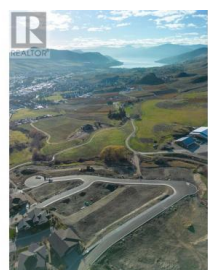

Lot 12 Road Vernon British Columbia

Bella Vista

\$395,000

Turtle Mountain offers breathtaking views of Okanagan Lake and the valley, providing the perfect balance of nature and convenience. Immerse yourself in the natural beauty of Vernon while being just steps away from local amenities and the heart of the city. Nearby, you'll find the Grey Canal hiking trail, stunning Bella Vista vistas, world-renowned beaches, award-winning wineries, and exceptional golf courses—all just minutes from your doorstep. Tassie Creek Estates has been thoughtfully designed to showcase the very best of this region. The expansive 5-acre parkland, with its natural beauty, perfectly complements the estate's outdoor living spaces. Here, you can create the home of your dreams with the builder of your choice and a personalized layout. The possibilities are endless. Additionally, Tassie Creek Estates offers convenient onsite earthworks, including topsoil, gravel, and fill, all available at a fraction of the typical cost—making your dream home project even more affordable and accessible. Reach out for more info today. (id:6769)