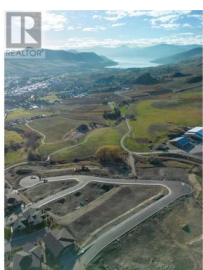

Lot 14 Road Vernon British Columbia

Bella Vista

\$395,000

Turtle Mountain provides incredible Okanagan Lake and valley views. Live within the amazing nature Vernon has to offer while being only steps away from local amenities and the city's core. Enjoy also the Grey Canal hiking trail and mesmerizing Bella Vista views, world famous beaches, award winning wineries and spectacular golf courses. They are only minutes away! Tassie Creek Estate has been created to help celebrate all that this region has to offer. A stunning 5 acre park with all its beauty compliments the estate's area and outdoor living. Build your dream home the way you want with the builder you desire. Choose a customized layout. The possibilities of this property are endless. (id:6769)