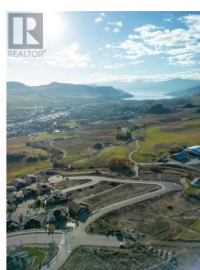

Lot 14 Road Vernon British Columbia

Bella Vista

\$395,000

Turtle Mountain provides incredible Okanagan Lake and valley views. Live within the amazing nature Vernon has to offer while being only steps away from local amenities and the city's core. Enjoy also the Grey Canal hiking trail and mesmerizing Bella Vista views, world famous beaches, award winning wineries and spectacular golf courses. They are only minutes away! Tassie Creek Estate has been created to help celebrate all that this region has to offer. A stunning 5 acre park with all its beauty compliments the estate's area and outdoor living. Build your dream home the way you want with the builder you desire. Choose a customized layout. The possibilities of this property are endless. (id:6769)