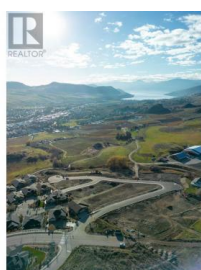

Lot 14 Road Vernon British Columbia

Bella Vista

\$395,000

Turtle Mountain offers breathtaking views of Okanagan Lake and the valley, providing the perfect balance of nature and convenience. Immerse yourself in the natural beauty of Vernon while being just steps away from local amenities and the heart of the city. Nearby, you'll find the Grey Canal hiking trail, stunning Bella Vista vistas, world-renowned beaches, award-winning wineries, and exceptional golf courses—all just minutes from your doorstep. Tassie Creek Estates has been thoughtfully designed to showcase the very best of this region. The expansive 5-acre parkland, with its natural beauty, perfectly complements the estate's outdoor living spaces. Here, you can create the home of your dreams with the builder of your choice and a personalized layout. The possibilities are endless. Additionally, Tassie Creek Estates offers convenient onsite earthworks, including topsoil, gravel, and fill, all available at a fraction of the typical cost—making your dream home project even more affordable and accessible. Reach out for more info today. (id:6769)