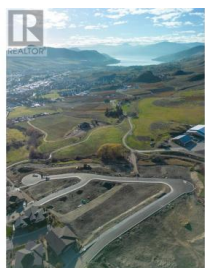

Lot 14 Road Vernon British Columbia

Bella Vista

\$395,000

Turtle Mountain offers breathtaking views of Okanagan Lake and the valley, providing the perfect balance of nature and convenience. Immerse yourself in the natural beauty of Vernon while being just steps away from local amenities and the heart of the city. Nearby, you'll find the Grey Canal hiking trail, stunning Bella Vista vistas, world-renowned beaches, award-winning wineries, and exceptional golf courses—all just minutes from your doorstep. Tassie Creek Estates has been thoughtfully designed to showcase the very best of this region. The expansive 5-acre parkland, with its natural beauty, perfectly complements the estate's outdoor living spaces. Here, you can create the home of your dreams with the builder of your choice and a personalized layout. The possibilities are endless. Additionally, Tassie Creek Estates offers convenient onsite earthworks, including topsoil, gravel, and fill, all available at a fraction of the typical cost—making your dream home project even more affordable and accessible. Reach out for more info today. (id:6769)