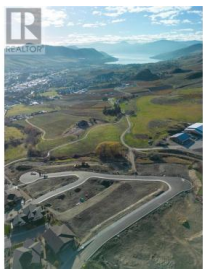

Lot 15 Road Vernon British Columbia

Bella Vista

\$395,000

Turtle Mountain provides incredible Okanagan Lake and valley views. Live within the amazing nature Vernon has to offer while being only steps away from local amenities and the city's core. Enjoy also the Grey Canal hiking trail and mesmerizing Bella Vista views, world famous beaches, award winning wineries and spectacular golf courses. They are only minutes away! Tassie Creek Estate has been created to help celebrate all that this region has to offer. A stunning 5 acre park with all its beauty compliments the estate's area and outdoor living. Build your dream home the way you want with the builder you desire. Choose a customized layout. The possibilities of this property are endless. (id:6769)