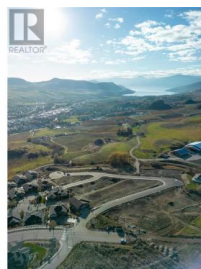

Lot 15 Road Vernon British Columbia

Bella Vista

\$395,000

Turtle Mountain provides incredible Okanagan Lake and valley views. Live within the amazing nature Vernon has to offer while being only steps away from local amenities and the city's core. Enjoy also the Grey Canal hiking trail and mesmerizing Bella Vista views, world famous beaches, award winning wineries and spectacular golf courses. They are only minutes away! Tassie Creek Estate has been created to help celebrate all that this region has to offer. A stunning 5 acre park with all its beauty compliments the estate's area and outdoor living. Build your dream home the way you want with the builder you desire. Choose a customized layout. The possibilities of this property are endless. (id:6769)