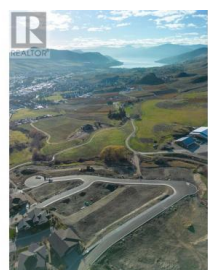

Lot 15 Road Vernon British Columbia

Bella Vista

\$395,000

Turtle Mountain offers breathtaking views of Okanagan Lake and the valley, providing the perfect balance of nature and convenience. Immerse yourself in the natural beauty of Vernon while being just steps away from local amenities and the heart of the city. Nearby, you'll find the Grey Canal hiking trail, stunning Bella Vista vistas, world-renowned beaches, award-winning wineries, and exceptional golf courses—all just minutes from your doorstep. Tassie Creek Estates has been thoughtfully designed to showcase the very best of this region. The expansive 5-acre parkland, with its natural beauty, perfectly complements the estate's outdoor living spaces. Here, you can create the home of your dreams with the builder of your choice and a personalized layout. The possibilities are endless. Additionally, Tassie Creek Estates offers convenient onsite earthworks, including topsoil, gravel, and fill, all available at a fraction of the typical cost—making your dream home project even more affordable and accessible. Reach out for more info today. (id:6769)