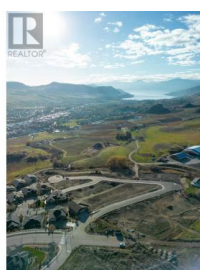

Lot 15 Road Vernon British Columbia

Bella Vista

\$395,000

Turtle Mountain offers breathtaking views of Okanagan Lake and the valley, providing the perfect balance of nature and convenience. Immerse yourself in the natural beauty of Vernon while being just steps away from local amenities and the heart of the city. Nearby, you'll find the Grey Canal hiking trail, stunning Bella Vista vistas, world-renowned beaches, award-winning wineries, and exceptional golf courses—all just minutes from your doorstep. Tassie Creek Estates has been thoughtfully designed to showcase the very best of this region. The expansive 5-acre parkland, with its natural beauty, perfectly complements the estate's outdoor living spaces. Here, you can create the home of your dreams with the builder of your choice and a personalized layout. The possibilities are endless. Additionally, Tassie Creek Estates offers convenient onsite earthworks, including topsoil, gravel, and fill, all available at a fraction of the typical cost—making your dream home project even more affordable and accessible. Reach out for more info today. (id:6769)