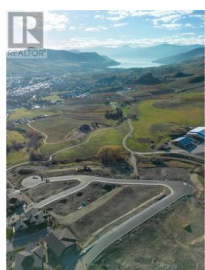

Lot 16 Road Vernon British Columbia

Bella Vista

\$395,000

Turtle Mountain provides incredible Okanagan Lake and valley views. Live within the amazing nature Vernon has to offer while being only steps away from local amenities and the city's core. Enjoy also the Grey Canal hiking trail and mesmerizing Bella Vista views, world famous beaches, award winning wineries and spectacular golf courses. They are only minutes away! Tassie Creek Estate has been created to help celebrate all that this region has to offer. A stunning 5 acre park with all its beauty compliments the estate's area and outdoor living. Build your dream home the way you want with the builder you desire. Choose a customized layout. The possibilities of this property are endless. (id:6769)