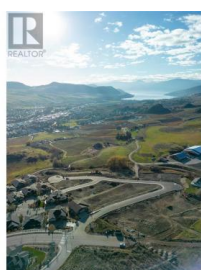

Lot 16 Road Vernon British Columbia

Bella Vista

\$395,000

Turtle Mountain provides incredible Okanagan Lake and valley views. Live within the amazing nature Vernon has to offer while being only steps away from local amenities and the city's core. Enjoy also the Grey Canal hiking trail and mesmerizing Bella Vista views, world famous beaches, award winning wineries and spectacular golf courses. They are only minutes away! Tassie Creek Estate has been created to help celebrate all that this region has to offer. A stunning 5 acre park with all its beauty compliments the estate's area and outdoor living. Build your dream home the way you want with the builder you desire. Choose a customized layout. The possibilities of this property are endless. (id:6769)