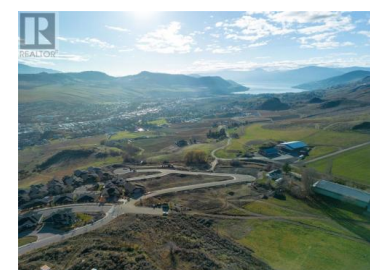

Lot 16 Road Vernon British Columbia

Bella Vista

\$395,000

Turtle Mountain provides incredible Okanagan Lake and valley views. Live within the amazing nature Vernon has to offer while being only steps away from local amenities and the city's core. Enjoy also the Grey Canal hiking trail and mesmerizing Bella Vista views, world famous beaches, award winning wineries and spectacular golf courses. They are only minutes away! Tassie Creek Estate has been created to help celebrate all that this region has to offer. A stunning 5 acre park with all its beauty compliments the estate's area and outdoor living. Build your dream home the way you want with the builder you desire. Choose a customized layout. The possibilities of this property are endless. (id:6769)