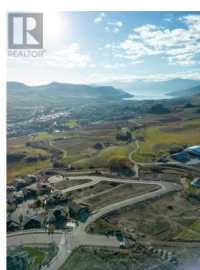

Lot 17 Road Vernon British Columbia

Bella Vista

\$395,000

Turtle Mountain provides incredible Okanagan Lake and valley views. Live within the amazing nature Vernon has to offer while being only steps away from local amenities and the city's core. Enjoy also the Grey Canal hiking trail and mesmerizing Bella Vista views, world famous beaches, award winning wineries and spectacular golf courses. They are only minutes away! Tassie Creek Estate has been created to help celebrate all that this region has to offer. A stunning 5 acre park with all its beauty compliments the estate's area and outdoor living. Build your dream home the way you want with the builder you desire. Choose a customized layout. The possibilities of this property are endless. (id:6769)