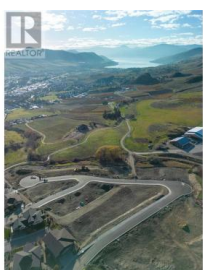

Lot 17 Road Vernon British Columbia

Bella Vista

\$395,000

Turtle Mountain provides incredible Okanagan Lake and valley views. Live within the amazing nature Vernon has to offer while being only steps away from local amenities and the city's core. Enjoy also the Grey Canal hiking trail and mesmerizing Bella Vista views, world famous beaches, award winning wineries and spectacular golf courses. They are only minutes away! Tassie Creek Estate has been created to help celebrate all that this region has to offer. A stunning 5 acre park with all its beauty compliments the estate's area and outdoor living. Build your dream home the way you want with the builder you desire. Choose a customized layout. The possibilities of this property are endless. (id:6769)