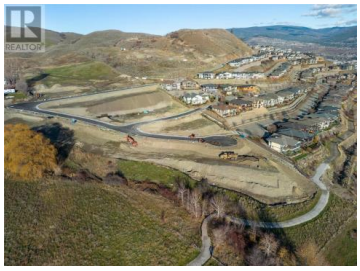

Lot 2 Road Other Vernon British Columbia
 Bella Vista
\$395,000

Turtle Mountain provides incredible Okanagan Lake and valley views. Live within the amazing nature Vernon has to offer while being only steps away from local amenities and the city's core. Enjoy also the Grey Canal hiking trail and mesmerizing Bella Vista views, world famous beaches, award winning wineries and spectacular golf courses. They are only minutes away! Tassie Creek Estate has been created to help celebrate all that this region has to offer. A stunning 5 acre park with all its beauty compliments the estate's area and outdoor living. Build your dream home the way you want with the builder you desire. Choose a customized layout. The possibilities of this property are endless. (id:6769)