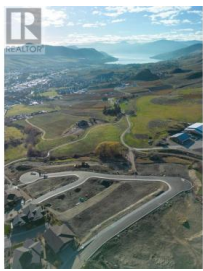

Lot 2 Road Other Vernon British Columbia
 Bella Vista
\$395,000

Turtle Mountain offers breathtaking views of Okanagan Lake and the valley, providing the perfect balance of nature and convenience. Immerse yourself in the natural beauty of Vernon while being just steps away from local amenities and the heart of the city. Nearby, you'll find the Grey Canal hiking trail, stunning Bella Vista vistas, world-renowned beaches, award-winning wineries, and exceptional golf courses—all just minutes from your doorstep. Tassie Creek Estates has been thoughtfully designed to showcase the very best of this region. The expansive 5-acre parkland, with its natural beauty, perfectly complements the estate's outdoor living spaces. Here, you can create the home of your dreams with the builder of your choice and a personalized layout. The possibilities are endless. Additionally, Tassie Creek Estates offers convenient onsite earthworks, including topsoil, gravel, and fill, all available at a fraction of the typical cost—making your dream home project even more affordable and accessible. Reach out for more info today. (id:6769)