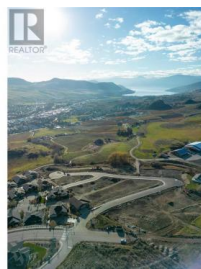

## Lot 20 Road Vernon British Columbia

Bella Vista

# \$395,000

Turtle Mountain provides incredible Okanagan Lake and valley views. Live within the amazing nature Vernon has to offer while being only steps away from local amenities and the city's core. Enjoy also the Grey Canal hiking trail and mesmerizing Bella Vista views, world famous beaches, award winning wineries and spectacular golf courses. They are only minutes away! Tassie Creek Estate has been created to help celebrate all that this region has to offer. A stunning 5 acre park with all its beauty compliments the estate's area and outdoor living. Build your dream home the way you want with the builder you desire. Choose a customized layout. The possibilities of this property are endless. (id:6769)