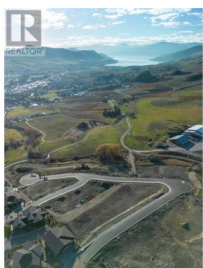

## Lot 20 Road Vernon British Columbia

Bella Vista

# \$395,000

Turtle Mountain provides incredible Okanagan Lake and valley views. Live within the amazing nature Vernon has to offer while being only steps away from local amenities and the city's core. Enjoy also the Grey Canal hiking trail and mesmerizing Bella Vista views, world famous beaches, award winning wineries and spectacular golf courses. They are only minutes away! Tassie Creek Estate has been created to help celebrate all that this region has to offer. A stunning 5 acre park with all its beauty compliments the estate's area and outdoor living. Build your dream home the way you want with the builder you desire. Choose a customized layout. The possibilities of this property are endless. (id:6769)