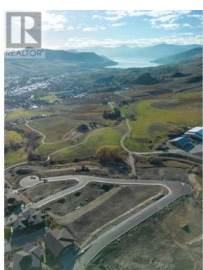

Lot 20 Road Vernon British Columbia

Bella Vista

\$395,000

Turtle Mountain offers breathtaking views of Okanagan Lake and the valley, providing the perfect balance of nature and convenience. Immerse yourself in the natural beauty of Vernon while being just steps away from local amenities and the heart of the city. Nearby, you'll find the Grey Canal hiking trail, stunning Bella Vista vistas, world-renowned beaches, award-winning wineries, and exceptional golf courses—all just minutes from your doorstep. Tassie Creek Estates has been thoughtfully designed to showcase the very best of this region. The expansive 5-acre parkland, with its natural beauty, perfectly complements the estate's outdoor living spaces. Here, you can create the home of your dreams with the builder of your choice and a personalized layout. The possibilities are endless. Additionally, Tassie Creek Estates offers convenient onsite earthworks, including topsoil, gravel, and fill, all available at a fraction of the typical cost—making your dream home project even more affordable and accessible. Reach out for more info today. (id:6769)