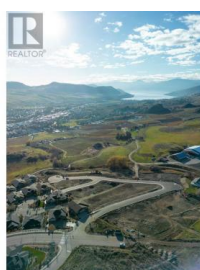

Lot 20 Road Vernon British Columbia

Bella Vista

\$395,000

Turtle Mountain offers breathtaking views of Okanagan Lake and the valley, providing the perfect balance of nature and convenience. Immerse yourself in the natural beauty of Vernon while being just steps away from local amenities and the heart of the city. Nearby, you'll find the Grey Canal hiking trail, stunning Bella Vista vistas, world-renowned beaches, award-winning wineries, and exceptional golf courses—all just minutes from your doorstep. Tassie Creek Estates has been thoughtfully designed to showcase the very best of this region. The expansive 5-acre parkland, with its natural beauty, perfectly complements the estate's outdoor living spaces. Here, you can create the home of your dreams with the builder of your choice and a personalized layout. The possibilities are endless. Additionally, Tassie Creek Estates offers convenient onsite earthworks, including topsoil, gravel, and fill, all available at a fraction of the typical cost—making your dream home project even more affordable and accessible. Reach out for more info today. (id:6769)