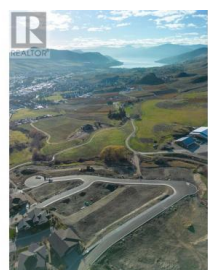

Lot 21 Road Vernon British Columbia

Bella Vista

\$395,000

Turtle Mountain offers breathtaking views of Okanagan Lake and the valley, providing the perfect balance of nature and convenience. Immerse yourself in the natural beauty of Vernon while being just steps away from local amenities and the heart of the city. Nearby, you'll find the Grey Canal hiking trail, stunning Bella Vista vistas, world-renowned beaches, award-winning wineries, and exceptional golf courses—all just minutes from your doorstep. Tassie Creek Estates has been thoughtfully designed to showcase the very best of this region. The expansive 5-acre parkland, with its natural beauty, perfectly complements the estate's outdoor living spaces. Here, you can create the home of your dreams with the builder of your choice and a personalized layout. The possibilities are endless. Additionally, Tassie Creek Estates offers convenient onsite earthworks, including topsoil, gravel, and fill, all available at a fraction of the typical cost—making your dream home project even more affordable and accessible. Reach out for more info today. (id:6769)