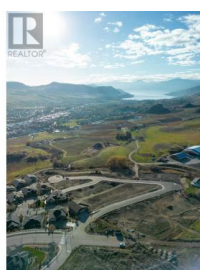

Lot 21 Road Vernon British Columbia

Bella Vista

\$395,000

Turtle Mountain offers breathtaking views of Okanagan Lake and the valley, providing the perfect balance of nature and convenience. Immerse yourself in the natural beauty of Vernon while being just steps away from local amenities and the heart of the city. Nearby, you'll find the Grey Canal hiking trail, stunning Bella Vista vistas, world-renowned beaches, award-winning wineries, and exceptional golf courses—all just minutes from your doorstep. Tassie Creek Estates has been thoughtfully designed to showcase the very best of this region. The expansive 5-acre parkland, with its natural beauty, perfectly complements the estate's outdoor living spaces. Here, you can create the home of your dreams with the builder of your choice and a personalized layout. The possibilities are endless. Additionally, Tassie Creek Estates offers convenient onsite earthworks, including topsoil, gravel, and fill, all available at a fraction of the typical cost—making your dream home project even more affordable and accessible. Reach out for more info today. (id:6769)