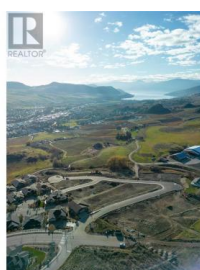

Lot 24 Road Vernon British Columbia

Bella Vista

\$395,000

Turtle Mountain provides incredible Okanagan Lake and valley views. Live within the amazing nature Vernon has to offer while being only steps away from local amenities and the city's core. Enjoy also the Grey Canal hiking trail and mesmerizing Bella Vista views, world famous beaches, award winning wineries and spectacular golf courses. They are only minutes away! Tassie Creek Estate has been created to help celebrate all that this region has to offer. A stunning 5 acre park with all its beauty compliments the estate's area and outdoor living. Build your dream home the way you want with the builder you desire. Choose a customized layout. The possibilities of this property are endless. (id:6769)