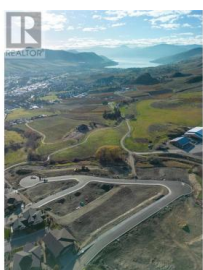

Lot 24 Road Vernon British Columbia

Bella Vista

\$395,000

Turtle Mountain provides incredible Okanagan Lake and valley views. Live within the amazing nature Vernon has to offer while being only steps away from local amenities and the city's core. Enjoy also the Grey Canal hiking trail and mesmerizing Bella Vista views, world famous beaches, award winning wineries and spectacular golf courses. They are only minutes away! Tassie Creek Estate has been created to help celebrate all that this region has to offer. A stunning 5 acre park with all its beauty compliments the estate's area and outdoor living. Build your dream home the way you want with the builder you desire. Choose a customized layout. The possibilities of this property are endless. (id:6769)