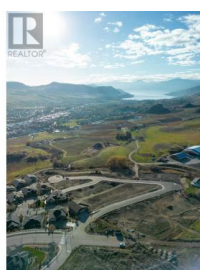

Lot 24 Road Vernon British Columbia

Bella Vista

\$395,000

Turtle Mountain offers breathtaking views of Okanagan Lake and the valley, providing the perfect balance of nature and convenience. Immerse yourself in the natural beauty of Vernon while being just steps away from local amenities and the heart of the city. Nearby, you'll find the Grey Canal hiking trail, stunning Bella Vista vistas, world-renowned beaches, award-winning wineries, and exceptional golf courses—all just minutes from your doorstep. Tassie Creek Estates has been thoughtfully designed to showcase the very best of this region. The expansive 5-acre parkland, with its natural beauty, perfectly complements the estate's outdoor living spaces. Here, you can create the home of your dreams with the builder of your choice and a personalized layout. The possibilities are endless. Additionally, Tassie Creek Estates offers convenient onsite earthworks, including topsoil, gravel, and fill, all available at a fraction of the typical cost—making your dream home project even more affordable and accessible. Reach out for more info today. (id:6769)