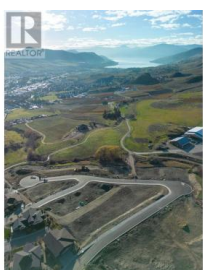

Lot 24 Road Vernon British Columbia

Bella Vista

\$395,000

Turtle Mountain offers breathtaking views of Okanagan Lake and the valley, providing the perfect balance of nature and convenience. Immerse yourself in the natural beauty of Vernon while being just steps away from local amenities and the heart of the city. Nearby, you'll find the Grey Canal hiking trail, stunning Bella Vista vistas, world-renowned beaches, award-winning wineries, and exceptional golf courses—all just minutes from your doorstep. Tassie Creek Estates has been thoughtfully designed to showcase the very best of this region. The expansive 5-acre parkland, with its natural beauty, perfectly complements the estate's outdoor living spaces. Here, you can create the home of your dreams with the builder of your choice and a personalized layout. The possibilities are endless. Additionally, Tassie Creek Estates offers convenient onsite earthworks, including topsoil, gravel, and fill, all available at a fraction of the typical cost—making your dream home project even more affordable and accessible. Reach out for more info today. (id:6769)