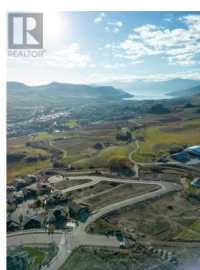

Lot 25 Road Vernon British Columbia

Bella Vista

\$395,000

Turtle Mountain provides incredible Okanagan Lake and valley views. Live within the amazing nature Vernon has to offer while being only steps away from local amenities and the city's core. Enjoy also the Grey Canal hiking trail and mesmerizing Bella Vista views, world famous beaches, award winning wineries and spectacular golf courses. They are only minutes away! Tassie Creek Estate has been created to help celebrate all that this region has to offer. A stunning 5 acre park with all its beauty compliments the estate's area and outdoor living. Build your dream home the way you want with the builder you desire. Choose a customized layout. The possibilities of this property are endless. (id:6769)