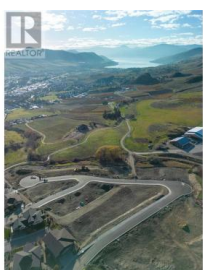

Lot 25 Road Vernon British Columbia

Bella Vista

\$395,000

Turtle Mountain provides incredible Okanagan Lake and valley views. Live within the amazing nature Vernon has to offer while being only steps away from local amenities and the city's core. Enjoy also the Grey Canal hiking trail and mesmerizing Bella Vista views, world famous beaches, award winning wineries and spectacular golf courses. They are only minutes away! Tassie Creek Estate has been created to help celebrate all that this region has to offer. A stunning 5 acre park with all its beauty compliments the estate's area and outdoor living. Build your dream home the way you want with the builder you desire. Choose a customized layout. The possibilities of this property are endless. (id:6769)