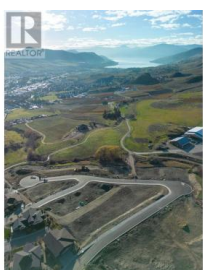

Lot 25 Road Vernon British Columbia

Bella Vista

\$395,000

Turtle Mountain offers breathtaking views of Okanagan Lake and the valley, providing the perfect balance of nature and convenience. Immerse yourself in the natural beauty of Vernon while being just steps away from local amenities and the heart of the city. Nearby, you'll find the Grey Canal hiking trail, stunning Bella Vista vistas, world-renowned beaches, award-winning wineries, and exceptional golf courses—all just minutes from your doorstep. Tassie Creek Estates has been thoughtfully designed to showcase the very best of this region. The expansive 5-acre parkland, with its natural beauty, perfectly complements the estate's outdoor living spaces. Here, you can create the home of your dreams with the builder of your choice and a personalized layout. The possibilities are endless. Additionally, Tassie Creek Estates offers convenient onsite earthworks, including topsoil, gravel, and fill, all available at a fraction of the typical cost—making your dream home project even more affordable and accessible. Reach out for more info today. (id:6769)