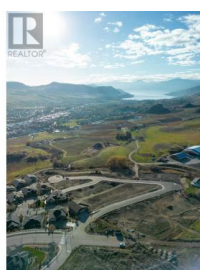

Lot 25 Road Vernon British Columbia

Bella Vista

\$395,000

Turtle Mountain offers breathtaking views of Okanagan Lake and the valley, providing the perfect balance of nature and convenience. Immerse yourself in the natural beauty of Vernon while being just steps away from local amenities and the heart of the city. Nearby, you'll find the Grey Canal hiking trail, stunning Bella Vista vistas, world-renowned beaches, award-winning wineries, and exceptional golf courses—all just minutes from your doorstep. Tassie Creek Estates has been thoughtfully designed to showcase the very best of this region. The expansive 5-acre parkland, with its natural beauty, perfectly complements the estate's outdoor living spaces. Here, you can create the home of your dreams with the builder of your choice and a personalized layout. The possibilities are endless. Additionally, Tassie Creek Estates offers convenient onsite earthworks, including topsoil, gravel, and fill, all available at a fraction of the typical cost—making your dream home project even more affordable and accessible. Reach out for more info today. (id:6769)