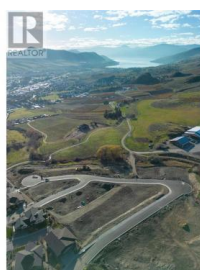

## Lot 3 Road Vernon British Columbia

Bella Vista

# \$395,000

Turtle Mountain provides incredible Okanagan Lake and valley views. Live within the amazing nature Vernon has to offer while being only steps away from local amenities and the city's core. Enjoy also the Grey Canal hiking trail and mesmerizing Bella Vista views, world famous beaches, award winning wineries and spectacular golf courses. They are only minutes away! Tassie Creek Estate has been created to help celebrate all that this region has to offer. A stunning 5 acre park with all its beauty compliments the estate's area and outdoor living. Build your dream home the way you want with the builder you desire. Choose a customized layout. The possibilities of this property are endless. (id:6769)