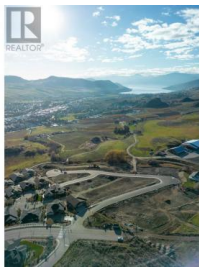

Lot 3 Road Vernon British Columbia
 Bella Vista
\$395,000

Turtle Mountain offers breathtaking views of Okanagan Lake and the valley, providing the perfect balance of nature and convenience. Immerse yourself in the natural beauty of Vernon while being just steps away from local amenities and the heart of the city. Nearby, you'll find the Grey Canal hiking trail, stunning Bella Vista vistas, world-renowned beaches, award-winning wineries, and exceptional golf courses—all just minutes from your doorstep. Tassie Creek Estates has been thoughtfully designed to showcase the very best of this region. The expansive 5-acre parkland, with its natural beauty, perfectly complements the estate's outdoor living spaces. Here, you can create the home of your dreams with the builder of your choice and a personalized layout. The possibilities are endless. Additionally, Tassie Creek Estates offers convenient onsite earthworks, including topsoil, gravel, and fill, all available at a fraction of the typical cost—making your dream home project even more affordable and accessible. Reach out for more info today. (id:6769)