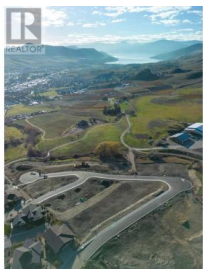

Lot 3 Road Vernon British Columbia
 Bella Vista
\$395,000

Turtle Mountain offers breathtaking views of Okanagan Lake and the valley, providing the perfect balance of nature and convenience. Immerse yourself in the natural beauty of Vernon while being just steps away from local amenities and the heart of the city. Nearby, you'll find the Grey Canal hiking trail, stunning Bella Vista vistas, world-renowned beaches, award-winning wineries, and exceptional golf courses—all just minutes from your doorstep. Tassie Creek Estates has been thoughtfully designed to showcase the very best of this region. The expansive 5-acre parkland, with its natural beauty, perfectly complements the estate's outdoor living spaces. Here, you can create the home of your dreams with the builder of your choice and a personalized layout. The possibilities are endless. Additionally, Tassie Creek Estates offers convenient onsite earthworks, including topsoil, gravel, and fill, all available at a fraction of the typical cost—making your dream home project even more affordable and accessible. Reach out for more info today. (id:6769)