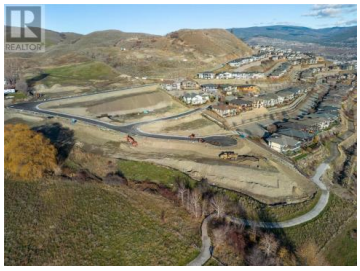

Lot 4 Road Vernon British Columbia
 Bella Vista
\$395,000

Turtle Mountain provides incredible Okanagan Lake and valley views. Live within the amazing nature Vernon has to offer while being only steps away from local amenities and the city's core. Enjoy also the Grey Canal hiking trail and mesmerizing Bella Vista views, world famous beaches, award winning wineries and spectacular golf courses. They are only minutes away! Tassie Creek Estate has been created to help celebrate all that this region has to offer. A stunning 5 acre park with all its beauty compliments the estate's area and outdoor living. Build your dream home the way you want with the builder you desire. Choose a customized layout. The possibilities of this property are endless. (id:6769)