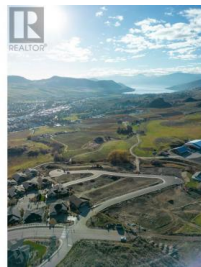

## Lot 4 Road Vernon British Columbia

Bella Vista

# \$395,000

Turtle Mountain offers breathtaking views of Okanagan Lake and the valley, providing the perfect balance of nature and convenience. Immerse yourself in the natural beauty of Vernon while being just steps away from local amenities and the heart of the city. Nearby, you'll find the Grey Canal hiking trail, stunning Bella Vista vistas, world-renowned beaches, award-winning wineries, and exceptional golf courses—all just minutes from your doorstep. Tassie Creek Estates has been thoughtfully designed to showcase the very best of this region. The expansive 5-acre parkland, with its natural beauty, perfectly complements the estate's outdoor living spaces. Here, you can create the home of your dreams with the builder of your choice and a personalized layout. The possibilities are endless. Additionally, Tassie Creek Estates offers convenient onsite earthworks, including topsoil, gravel, and fill, all available at a fraction of the typical cost—making your dream home project even more affordable and accessible. Reach out for more info today. (id:6769)