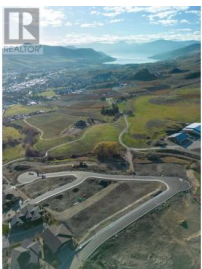

## Lot 4 Road Vernon British Columbia

Bella Vista

# \$395,000

Turtle Mountain offers breathtaking views of Okanagan Lake and the valley, providing the perfect balance of nature and convenience. Immerse yourself in the natural beauty of Vernon while being just steps away from local amenities and the heart of the city. Nearby, you'll find the Grey Canal hiking trail, stunning Bella Vista vistas, world-renowned beaches, award-winning wineries, and exceptional golf courses—all just minutes from your doorstep. Tassie Creek Estates has been thoughtfully designed to showcase the very best of this region. The expansive 5-acre parkland, with its natural beauty, perfectly complements the estate's outdoor living spaces. Here, you can create the home of your dreams with the builder of your choice and a personalized layout. The possibilities are endless. Additionally, Tassie Creek Estates offers convenient onsite earthworks, including topsoil, gravel, and fill, all available at a fraction of the typical cost—making your dream home project even more affordable and accessible. Reach out for more info today. (id:6769)