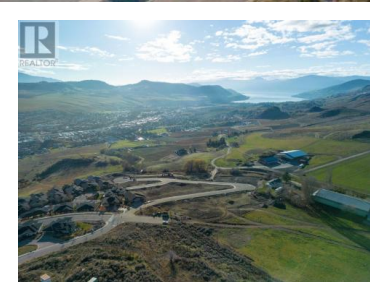

## Lot 4 Road Vernon British Columbia

Bella Vista

# \$395,000

Turtle Mountain offers breathtaking views of Okanagan Lake and the valley, providing the perfect balance of nature and convenience. Immerse yourself in the natural beauty of Vernon while being just steps away from local amenities and the heart of the city. Nearby, you'll find the Grey Canal hiking trail, stunning Bella Vista vistas, world-renowned beaches, award-winning wineries, and exceptional golf courses—all just minutes from your doorstep. Tassie Creek Estates has been thoughtfully designed to showcase the very best of this region. The expansive 5-acre parkland, with its natural beauty, perfectly complements the estate's outdoor living spaces. Here, you can create the home of your dreams with the builder of your choice and a personalized layout. The possibilities are endless. Additionally, Tassie Creek Estates offers convenient onsite earthworks, including topsoil, gravel, and fill, all available at a fraction of the typical cost—making your dream home project even more affordable and accessible. Reach out for more info today. (id:6769)