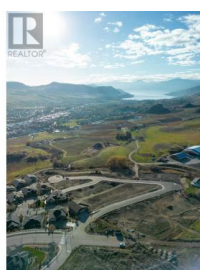

## Lot 5 Road Vernon British Columbia

Bella Vista

# \$395,000

Turtle Mountain offers breathtaking views of Okanagan Lake and the valley, providing the perfect balance of nature and convenience. Immerse yourself in the natural beauty of Vernon while being just steps away from local amenities and the heart of the city. Nearby, you'll find the Grey Canal hiking trail, stunning Bella Vista vistas, world-renowned beaches, award-winning wineries, and exceptional golf courses—all just minutes from your doorstep. Tassie Creek Estates has been thoughtfully designed to showcase the very best of this region. The expansive 5-acre parkland, with its natural beauty, perfectly complements the estate's outdoor living spaces. Here, you can create the home of your dreams with the builder of your choice and a personalized layout. The possibilities are endless. Additionally, Tassie Creek Estates offers convenient onsite earthworks, including topsoil, gravel, and fill, all available at a fraction of the typical cost—making your dream home project even more affordable and accessible. Reach out for more info today. (id:6769)