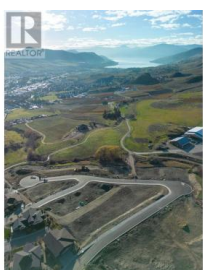

## Lot 5 Road Vernon British Columbia

Bella Vista

# \$395,000

Turtle Mountain offers breathtaking views of Okanagan Lake and the valley, providing the perfect balance of nature and convenience. Immerse yourself in the natural beauty of Vernon while being just steps away from local amenities and the heart of the city. Nearby, you'll find the Grey Canal hiking trail, stunning Bella Vista vistas, world-renowned beaches, award-winning wineries, and exceptional golf courses—all just minutes from your doorstep. Tassie Creek Estates has been thoughtfully designed to showcase the very best of this region. The expansive 5-acre parkland, with its natural beauty, perfectly complements the estate's outdoor living spaces. Here, you can create the home of your dreams with the builder of your choice and a personalized layout. The possibilities are endless. Additionally, Tassie Creek Estates offers convenient onsite earthworks, including topsoil, gravel, and fill, all available at a fraction of the typical cost—making your dream home project even more affordable and accessible. Reach out for more info today. (id:6769)