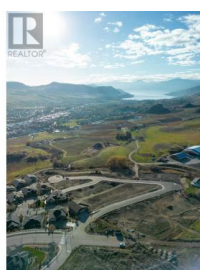

## Lot 6 Road Vernon British Columbia

Bella Vista

# \$395,000

Turtle Mountain offers breathtaking views of Okanagan Lake and the valley, providing the perfect balance of nature and convenience. Immerse yourself in the natural beauty of Vernon while being just steps away from local amenities and the heart of the city. Nearby, you'll find the Grey Canal hiking trail, stunning Bella Vista vistas, world-renowned beaches, award-winning wineries, and exceptional golf courses—all just minutes from your doorstep. Tassie Creek Estates has been thoughtfully designed to showcase the very best of this region. The expansive 5-acre parkland, with its natural beauty, perfectly complements the estate's outdoor living spaces. Here, you can create the home of your dreams with the builder of your choice and a personalized layout. The possibilities are endless. Additionally, Tassie Creek Estates offers convenient onsite earthworks, including topsoil, gravel, and fill, all available at a fraction of the typical cost—making your dream home project even more affordable and accessible. Reach out for more info today. (id:6769)