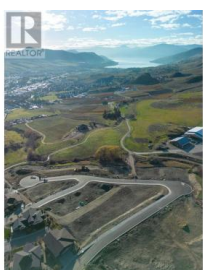

## Lot 6 Road Vernon British Columbia

Bella Vista

# \$395,000

Turtle Mountain offers breathtaking views of Okanagan Lake and the valley, providing the perfect balance of nature and convenience. Immerse yourself in the natural beauty of Vernon while being just steps away from local amenities and the heart of the city. Nearby, you'll find the Grey Canal hiking trail, stunning Bella Vista vistas, world-renowned beaches, award-winning wineries, and exceptional golf courses—all just minutes from your doorstep. Tassie Creek Estates has been thoughtfully designed to showcase the very best of this region. The expansive 5-acre parkland, with its natural beauty, perfectly complements the estate's outdoor living spaces. Here, you can create the home of your dreams with the builder of your choice and a personalized layout. The possibilities are endless. Additionally, Tassie Creek Estates offers convenient onsite earthworks, including topsoil, gravel, and fill, all available at a fraction of the typical cost—making your dream home project even more affordable and accessible. Reach out for more info today. (id:6769)