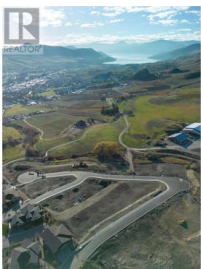

Lot 7 Road Vernon British Columbia
 Bella Vista
\$395,000

Turtle Mountain provides incredible Okanagan Lake and valley views. Live within the amazing nature Vernon has to offer while being only steps away from local amenities and the city's core. Enjoy also the Grey Canal hiking trail and mesmerizing Bella Vista views, world famous beaches, award winning wineries and spectacular golf courses. They are only minutes away! Tassie Creek Estate has been created to help celebrate all that this region has to offer. A stunning 5 acre park with all its beauty compliments the estate's area and outdoor living. Build your dream home the way you want with the builder you desire. Choose a customized layout. The possibilities of this property are endless. (id:6769)