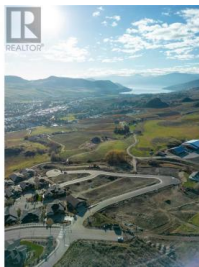

Lot 7 Road Vernon British Columbia
 Bella Vista
\$395,000

Turtle Mountain provides incredible Okanagan Lake and valley views. Live within the amazing nature Vernon has to offer while being only steps away from local amenities and the city's core. Enjoy also the Grey Canal hiking trail and mesmerizing Bella Vista views, world famous beaches, award winning wineries and spectacular golf courses. They are only minutes away! Tassie Creek Estate has been created to help celebrate all that this region has to offer. A stunning 5 acre park with all its beauty compliments the estate's area and outdoor living. Build your dream home the way you want with the builder you desire. Choose a customized layout. The possibilities of this property are endless. (id:6769)