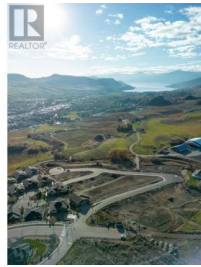

Lot 7 Road Vernon British Columbia

Bella Vista

\$395,000

Turtle Mountain offers breathtaking views of Okanagan Lake and the valley, providing the perfect balance of nature and convenience. Immerse yourself in the natural beauty of Vernon while being just steps away from local amenities and the heart of the city. Nearby, you'll find the Grey Canal hiking trail, stunning Bella Vista vistas, world-renowned beaches, award-winning wineries, and exceptional golf courses—all just minutes from your doorstep. Tassie Creek Estates has been thoughtfully designed to showcase the very best of this region. The expansive 5-acre parkland, with its natural beauty, perfectly complements the estate's outdoor living spaces. Here, you can create the home of your dreams with the builder of your choice and a personalized layout. The possibilities are endless. Additionally, Tassie Creek Estates offers convenient onsite earthworks, including topsoil, gravel, and fill, all available at a fraction of the typical cost—making your dream home project even more affordable and accessible. Reach out for more info today. (id:6769)