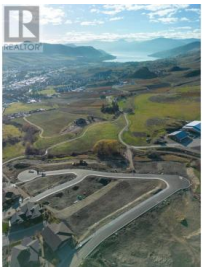

Lot 7 Road Vernon British Columbia

Bella Vista

\$395,000

Turtle Mountain offers breathtaking views of Okanagan Lake and the valley, providing the perfect balance of nature and convenience. Immerse yourself in the natural beauty of Vernon while being just steps away from local amenities and the heart of the city. Nearby, you'll find the Grey Canal hiking trail, stunning Bella Vista vistas, world-renowned beaches, award-winning wineries, and exceptional golf courses—all just minutes from your doorstep. Tassie Creek Estates has been thoughtfully designed to showcase the very best of this region. The expansive 5-acre parkland, with its natural beauty, perfectly complements the estate's outdoor living spaces. Here, you can create the home of your dreams with the builder of your choice and a personalized layout. The possibilities are endless. Additionally, Tassie Creek Estates offers convenient onsite earthworks, including topsoil, gravel, and fill, all available at a fraction of the typical cost—making your dream home project even more affordable and accessible. Reach out for more info today. (id:6769)