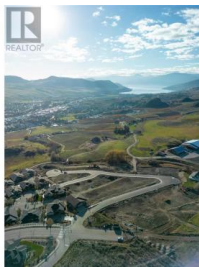

Lot 8 Road Vernon British Columbia
 Bella Vista
\$395,000

Turtle Mountain provides incredible Okanagan Lake and valley views. Live within the amazing nature Vernon has to offer while being only steps away from local amenities and the city's core. Enjoy also the Grey Canal hiking trail and mesmerizing Bella Vista views, world famous beaches, award winning wineries and spectacular golf courses. They are only minutes away! Tassie Creek Estate has been created to help celebrate all that this region has to offer. A stunning 5 acre park with all its beauty compliments the estate's area and outdoor living. Build your dream home the way you want with the builder you desire. Choose a customized layout. The possibilities of this property are endless. (id:6769)