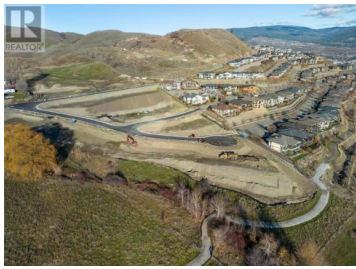

Lot 8 Road Vernon British Columbia
 Bella Vista
\$395,000

Turtle Mountain provides incredible Okanagan Lake and valley views. Live within the amazing nature Vernon has to offer while being only steps away from local amenities and the city's core. Enjoy also the Grey Canal hiking trail and mesmerizing Bella Vista views, world famous beaches, award winning wineries and spectacular golf courses. They are only minutes away! Tassie Creek Estate has been created to help celebrate all that this region has to offer. A stunning 5 acre park with all its beauty compliments the estate's area and outdoor living. Build your dream home the way you want with the builder you desire. Choose a customized layout. The possibilities of this property are endless. (id:6769)