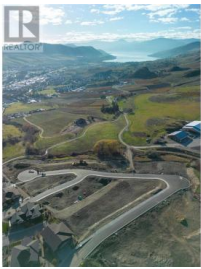

Lot 8 Road Vernon British Columbia
 Bella Vista
\$395,000

Turtle Mountain provides incredible Okanagan Lake and valley views. Live within the amazing nature Vernon has to offer while being only steps away from local amenities and the city's core. Enjoy also the Grey Canal hiking trail and mesmerizing Bella Vista views, world famous beaches, award winning wineries and spectacular golf courses. They are only minutes away! Tassie Creek Estate has been created to help celebrate all that this region has to offer. A stunning 5 acre park with all its beauty compliments the estate's area and outdoor living. Build your dream home the way you want with the builder you desire. Choose a customized layout. The possibilities of this property are endless. (id:6769)