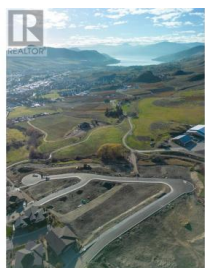

Lot 8 Road Vernon British Columbia

Bella Vista

\$395,000

Turtle Mountain offers breathtaking views of Okanagan Lake and the valley, providing the perfect balance of nature and convenience. Immerse yourself in the natural beauty of Vernon while being just steps away from local amenities and the heart of the city. Nearby, you'll find the Grey Canal hiking trail, stunning Bella Vista vistas, world-renowned beaches, award-winning wineries, and exceptional golf courses—all just minutes from your doorstep. Tassie Creek Estates has been thoughtfully designed to showcase the very best of this region. The expansive 5-acre parkland, with its natural beauty, perfectly complements the estate's outdoor living spaces. Here, you can create the home of your dreams with the builder of your choice and a personalized layout. The possibilities are endless. Additionally, Tassie Creek Estates offers convenient onsite earthworks, including topsoil, gravel, and fill, all available at a fraction of the typical cost—making your dream home project even more affordable and accessible. Reach out for more info today. (id:6769)