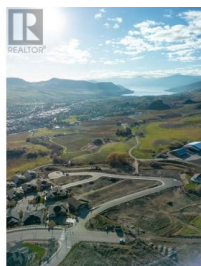

Lot 8 Road Vernon British Columbia

Bella Vista

\$395,000

Turtle Mountain offers breathtaking views of Okanagan Lake and the valley, providing the perfect balance of nature and convenience. Immerse yourself in the natural beauty of Vernon while being just steps away from local amenities and the heart of the city. Nearby, you'll find the Grey Canal hiking trail, stunning Bella Vista vistas, world-renowned beaches, award-winning wineries, and exceptional golf courses—all just minutes from your doorstep. Tassie Creek Estates has been thoughtfully designed to showcase the very best of this region. The expansive 5-acre parkland, with its natural beauty, perfectly complements the estate's outdoor living spaces. Here, you can create the home of your dreams with the builder of your choice and a personalized layout. The possibilities are endless. Additionally, Tassie Creek Estates offers convenient onsite earthworks, including topsoil, gravel, and fill, all available at a fraction of the typical cost—making your dream home project even more affordable and accessible. Reach out for more info today. (id:6769)