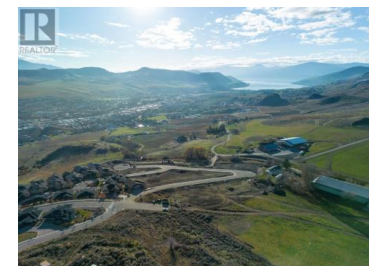

Lot 8 Road Vernon British Columbia

Bella Vista

\$395,000

Turtle Mountain offers breathtaking views of Okanagan Lake and the valley, providing the perfect balance of nature and convenience. Immerse yourself in the natural beauty of Vernon while being just steps away from local amenities and the heart of the city. Nearby, you'll find the Grey Canal hiking trail, stunning Bella Vista vistas, world-renowned beaches, award-winning wineries, and exceptional golf courses—all just minutes from your doorstep. Tassie Creek Estates has been thoughtfully designed to showcase the very best of this region. The expansive 5-acre parkland, with its natural beauty, perfectly complements the estate's outdoor living spaces. Here, you can create the home of your dreams with the builder of your choice and a personalized layout. The possibilities are endless. Additionally, Tassie Creek Estates offers convenient onsite earthworks, including topsoil, gravel, and fill, all available at a fraction of the typical cost—making your dream home project even more affordable and accessible. Reach out for more info today. (id:6769)