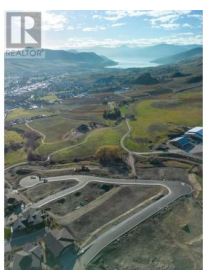

## Lot 9 Road Vernon British Columbia

Bella Vista

# \$395,000

Turtle Mountain offers breathtaking views of Okanagan Lake and the valley, providing the perfect balance of nature and convenience. Immerse yourself in the natural beauty of Vernon while being just steps away from local amenities and the heart of the city. Nearby, you'll find the Grey Canal hiking trail, stunning Bella Vista vistas, world-renowned beaches, award-winning wineries, and exceptional golf courses—all just minutes from your doorstep. Tassie Creek Estates has been thoughtfully designed to showcase the very best of this region. The expansive 5-acre parkland, with its natural beauty, perfectly complements the estate's outdoor living spaces. Here, you can create the home of your dreams with the builder of your choice and a personalized layout. The possibilities are endless. Additionally, Tassie Creek Estates offers convenient onsite earthworks, including topsoil, gravel, and fill, all available at a fraction of the typical cost—making your dream home project even more affordable and accessible. Reach out for more info today. (id:6769)