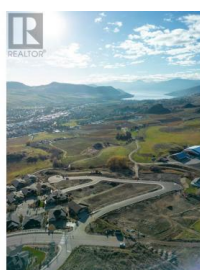

## Lot 9 Road Vernon British Columbia

Bella Vista

# \$395,000

Turtle Mountain offers breathtaking views of Okanagan Lake and the valley, providing the perfect balance of nature and convenience. Immerse yourself in the natural beauty of Vernon while being just steps away from local amenities and the heart of the city. Nearby, you'll find the Grey Canal hiking trail, stunning Bella Vista vistas, world-renowned beaches, award-winning wineries, and exceptional golf courses—all just minutes from your doorstep. Tassie Creek Estates has been thoughtfully designed to showcase the very best of this region. The expansive 5-acre parkland, with its natural beauty, perfectly complements the estate's outdoor living spaces. Here, you can create the home of your dreams with the builder of your choice and a personalized layout. The possibilities are endless. Additionally, Tassie Creek Estates offers convenient onsite earthworks, including topsoil, gravel, and fill, all available at a fraction of the typical cost—making your dream home project even more affordable and accessible. Reach out for more info today. (id:6769)