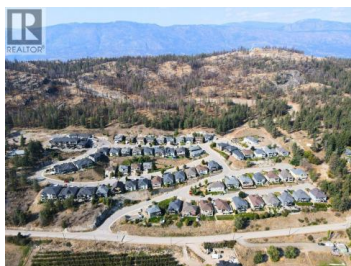

RE/MAX Kelowna
100-1553 Harvey Avenue
Kelowna, BC,
Canada