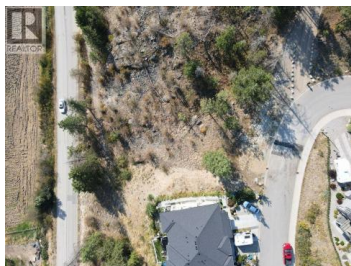

RE/MAX Kelowna
100-1553 Harvey Avenue
Kelowna, BC,
Canada