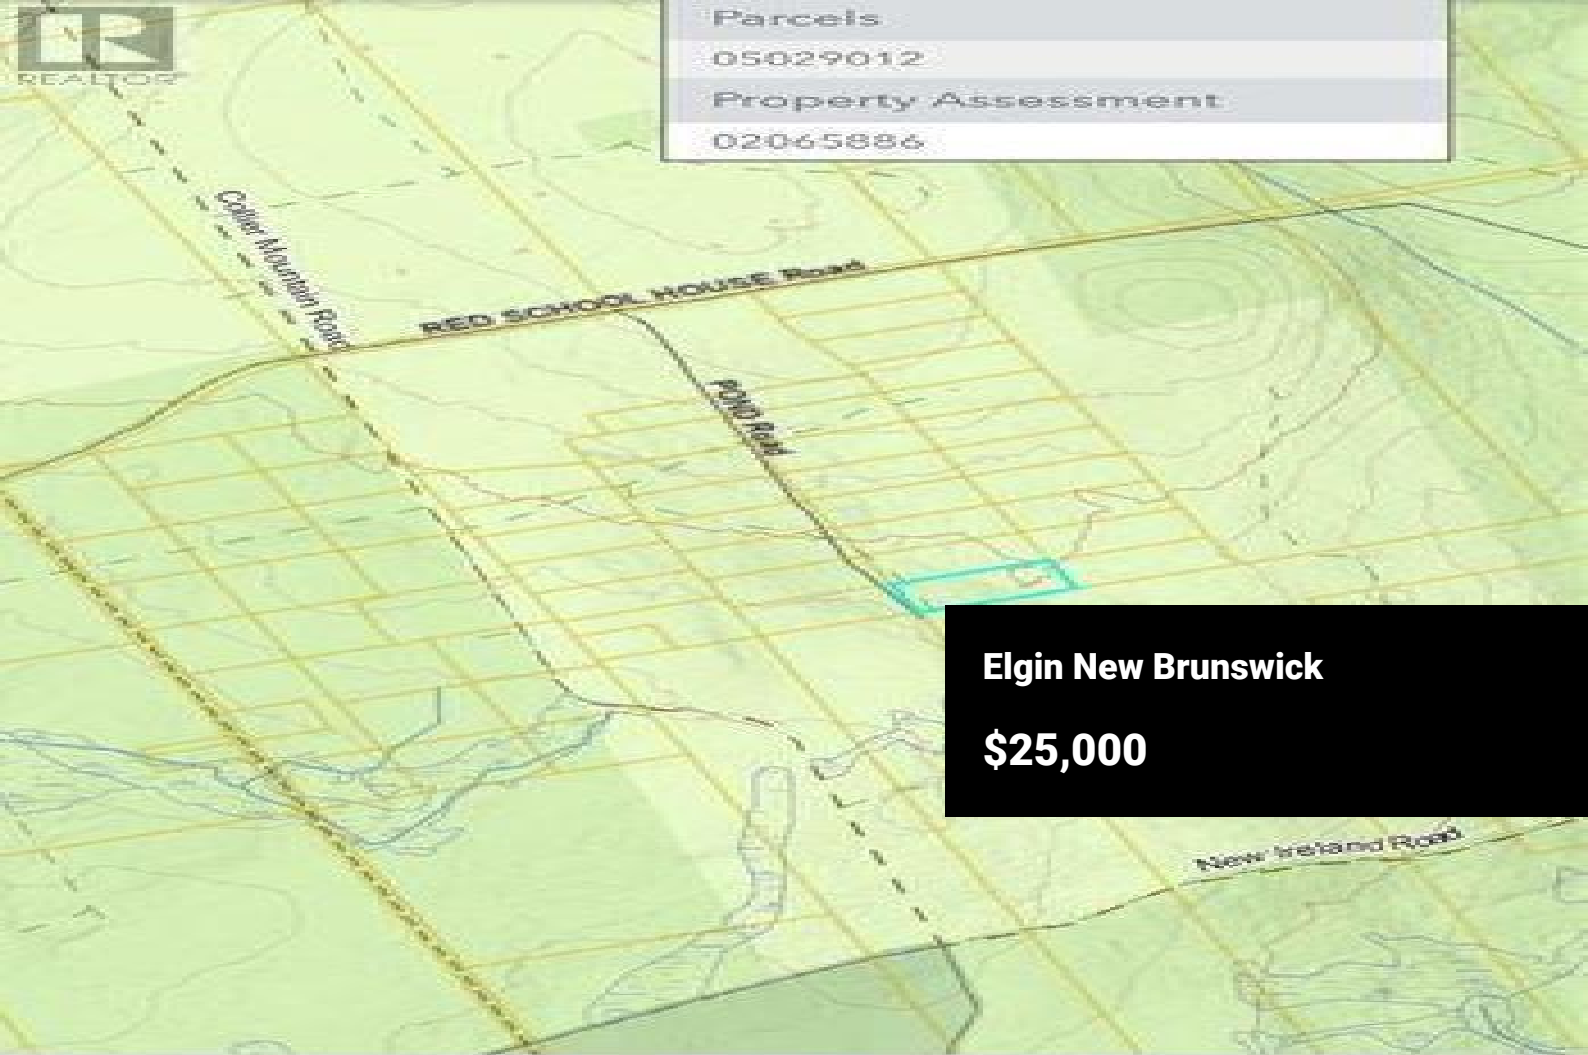

Parcels
 05029012
 Property Assessment
 020-65886

Elgin New Brunswick
\$25,000

Beautiful 5 acre lot to build your home. Treed private lot. Close to Fundy park, Riverside Albert, Elgin and Hopewell Rocks (id:6769)