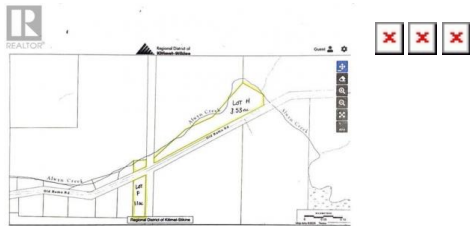

**LOT H OLD REMO Road Terrace British Columbia**  
**\$89,900**

\* PREC - Personal Real Estate Corporation. 3.53 acres of treed property along Old Remo Rd. The property has some old growth timber and is bordered by Alwyn Creek. Potential to build surrounded by trees and a lovely running creek in the community of Old Remo. (id:6769)