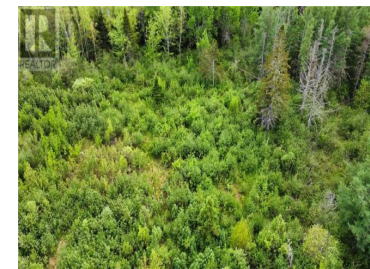

Rogersville New Brunswick

\$79,900

WOW 49.98 ACRES +/- (20.23 HECTARES) This beautiful property is situated on on chemin saint- Athanase minutes to Rogerville Village, close to all amenities and school. APPROX 619 M of road frontage. This property could easily be subdivided in multiple lots. Enjoy the nature with the ATV trail right beside. Even could build yourself a beautiful camp to enjoy all year round. Book your showing today! (id:6769)