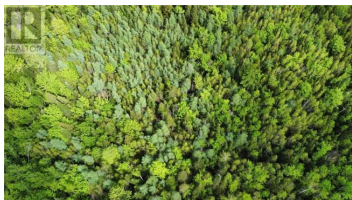

Rogersville New Brunswick

\$79,900

WOW 49.98 ACRES +/- (20.23 HECTARES) This beautiful property is situated on on chemin saint- Athanase minutes to Rogerville Village, close to all amenities and school. APPROX 619 M of road frontage. This property could easily be subdivided in multiple lots. Enjoy the nature with the ATV trail right beside. Even could build yourself a beautiful camp to enjoy all year round. Book your showing today! (id:6769)