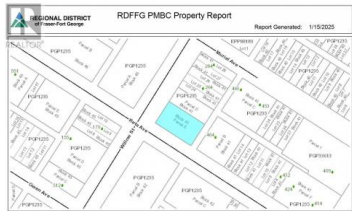

Stre

E WILLOW Street PCL Prince George British Columbia
\$23,000

Ge

Affordable building lot in the great, little community of Willow River! Parcel D, beside this lot, is for sale as well! (id:6769)

Kristin Houghtaling
Royal LePage Aspire Realty
Phone: (250) 640-1950