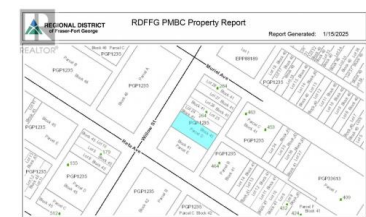

**D WILLOW Street PRCL Prince George British Columbia**  
**\$21,000**

Affordable building lot in the great, little community of Willow River! Parcel E, beside this lot, is for sale as well! (id:6769)

**Kristin Houghtaling**